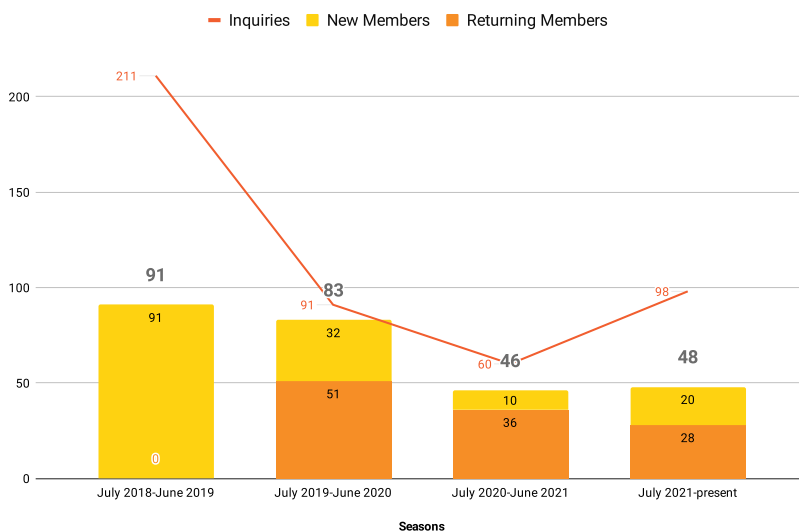

MEMBERSHIP

Membership