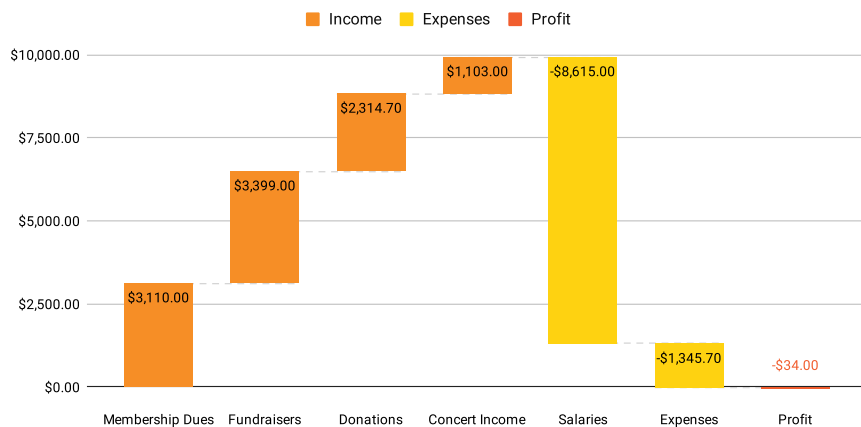

FINANCES

2021-2022 Finances